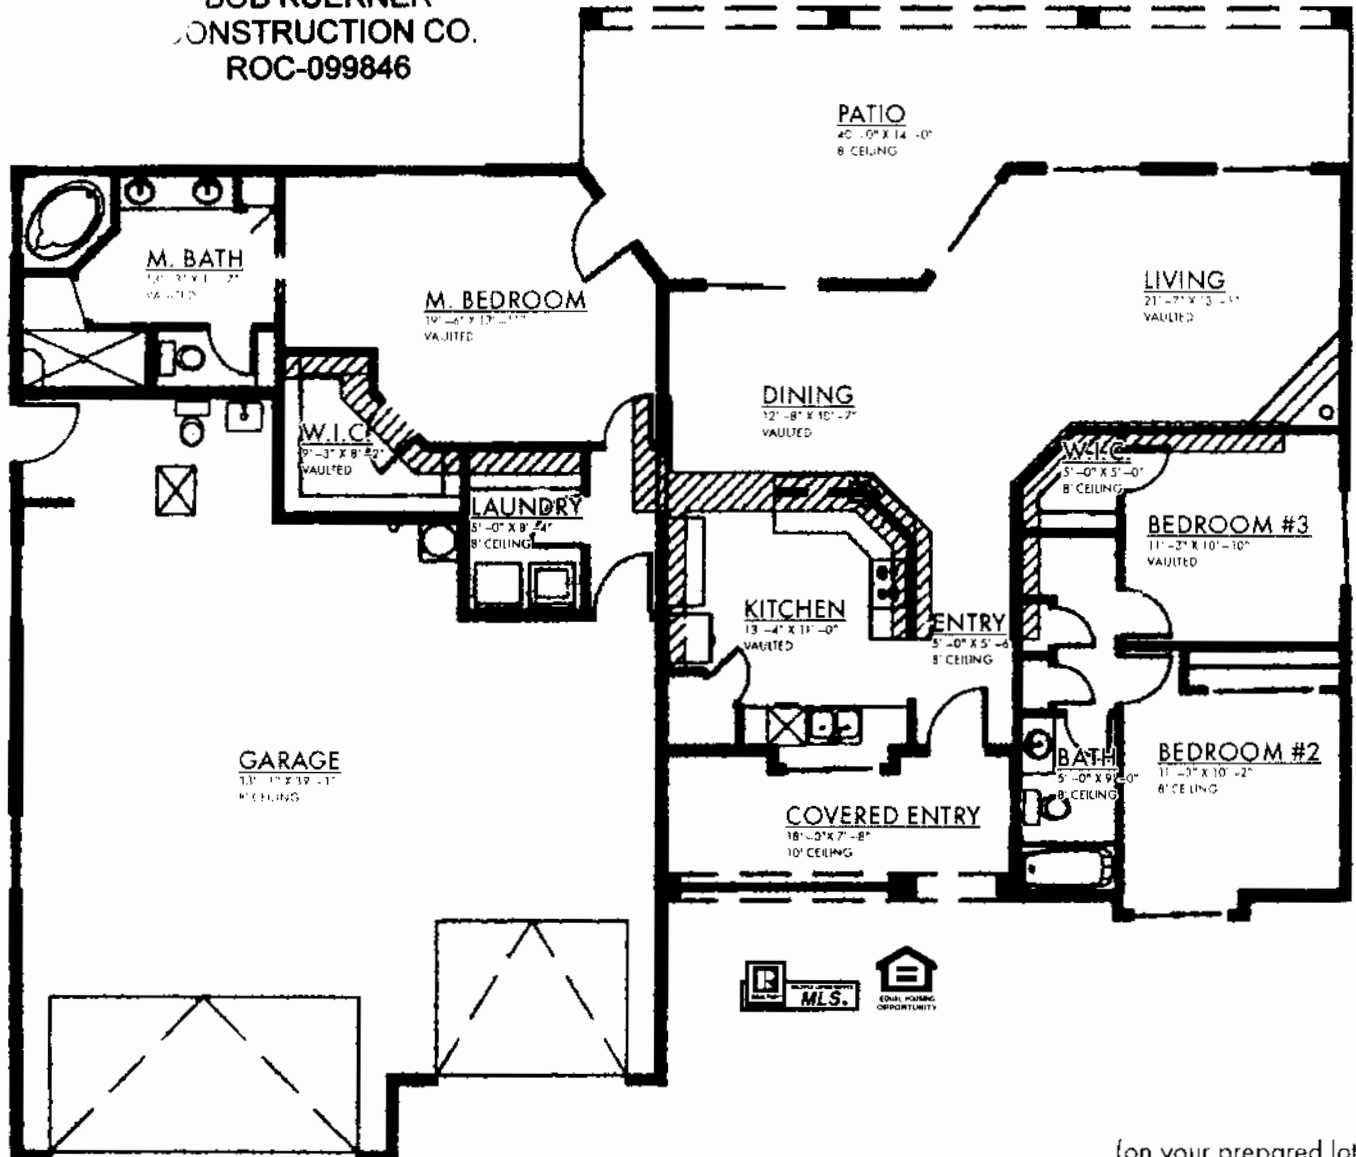

## PALM MODEL 1705

3 Bedroom • 2 Bath • 1705 Sq. Ft. • 3-Car Garage • Optional 3rd Bath In Garage

BOB KUERNER  
CONSTRUCTION CO.  
ROC-099846

(on your prepared lot).